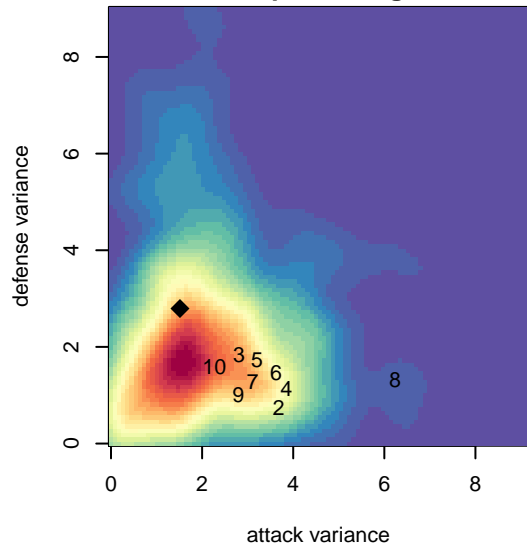

## LWPFC White Sharks B04

Lake WA Premier FC  
 Redmond, WA  
 B04 total strength=942  
 attack=2.07 defense=1.3  
 fall league = PSPL Classic 2 – West U14  
 spr league = Spr PSPL – '04 Classic 3 – West U14

**attack and defense variance (black dot)  
relative to other teams  
and top 10 in region**

**attack and defense rating  
relative to others at age  
and all opponents in last 13 months**

**Performance relative to 13 month average**