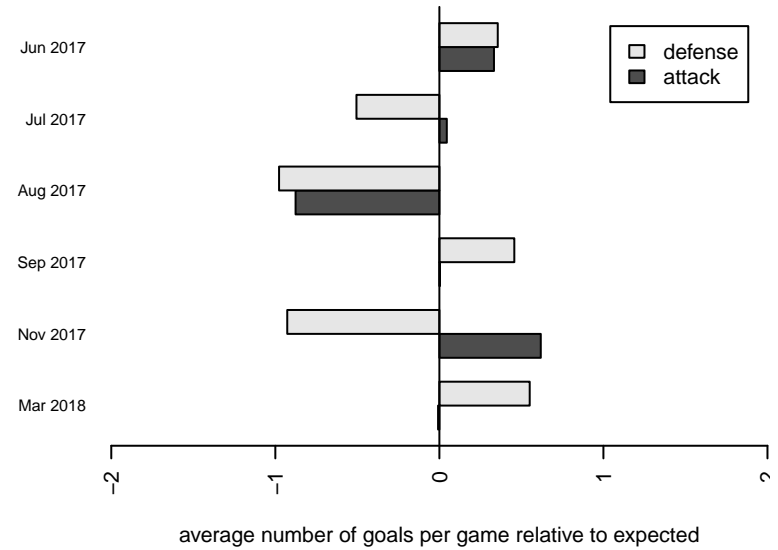

Performance relative to 13 month average