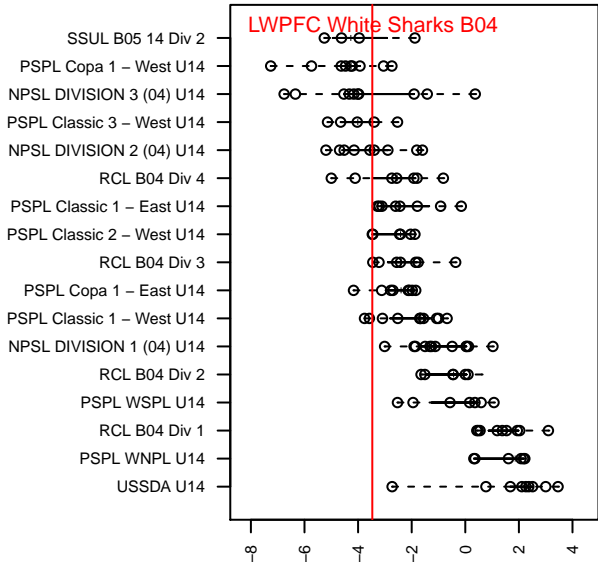

## LWPFC White Sharks B04

Lake WA Premier FC  
 Redmond, WA  
 B04 total strength=942  
 attack=2.07 defense=1.3  
 fall league = PSPL Classic 2 – West U14  
 spr league = Spr PSPL – '04 Classic 3 – West U14

alt names used:  
 LAKE WASHINGTON PREMIER FC LWPFC W  
 LAKE WASHINGTON PREMIER FC LWPFC W  
 LWPFC B04 Sharks  
 LWPFC B04 Sharks  
 LWPFC B04 Sharks  
 LWPFC White Sharks B04

Venues played:  
 2017 Starfire Spring Classic BU14  
 2017 Rainier Challenge Samba U14  
 2017 Gunners Invitational 2004 Gold  
 2017 Bend Premier Cup Zarek Valentin (U14) [  
 2017 Labor Day Cup BU14 Silver  
 2017 PSPL Classic 2 – West U14  
 2017 Spr PSPL – '04 Classic 3 – West U14

**attack and defense variance (black dot)  
relative to other teams  
and top 10 in region**

**attack and defense rating  
relative to others at age  
and all opponents in last 13 months**

**Performance relative to 13 month average**