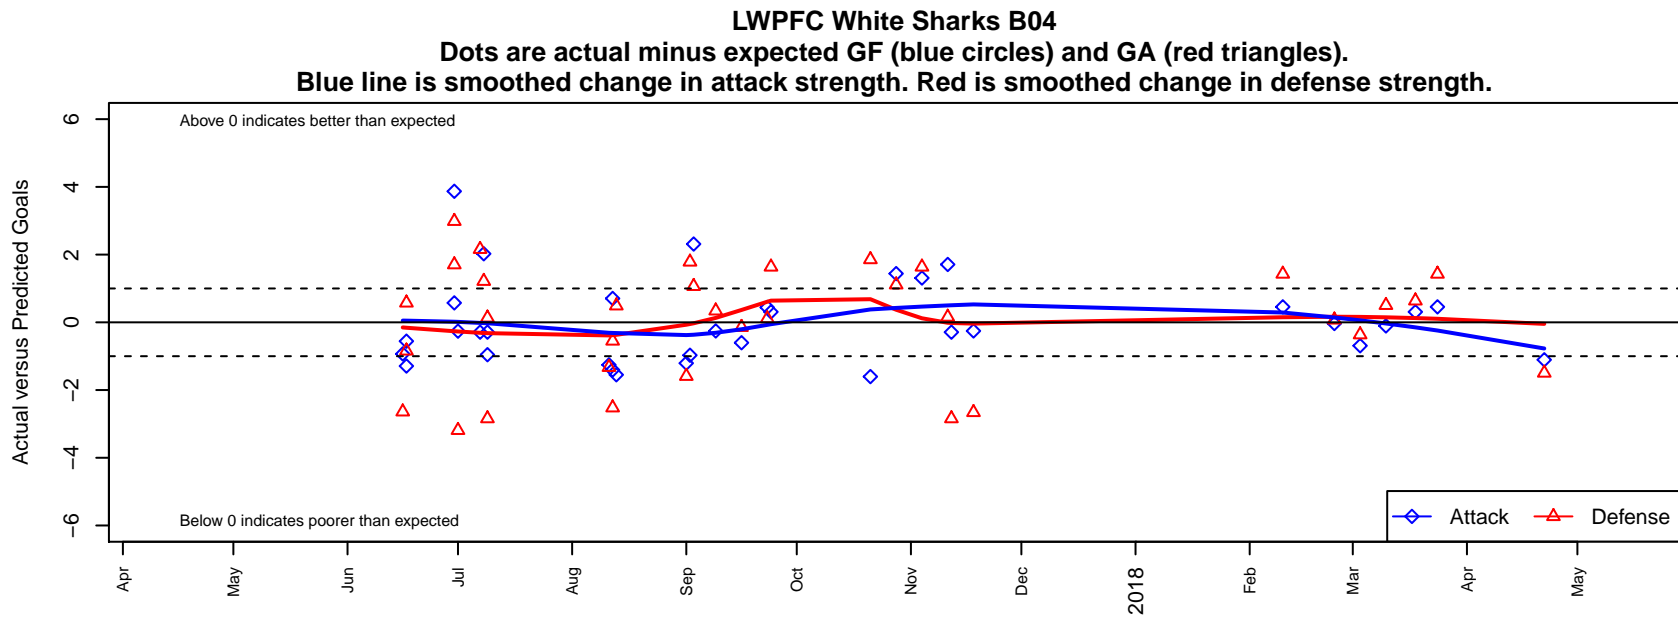

## LWPFC White Sharks B04

Lake WA Premier FC  
 Redmond, WA  
 B04 total strength=942  
 attack=2.07 defense=1.3  
 fall league = PSPL Classic 2 – West U14  
 spr league = Spr PSPL – '04 Classic 3 – West U14

**attack and defense variance (black dot)  
relative to other teams  
and top 10 in region**

**attack and defense rating  
relative to others at age  
and all opponents in last 13 months**

**Performance relative to 13 month average**