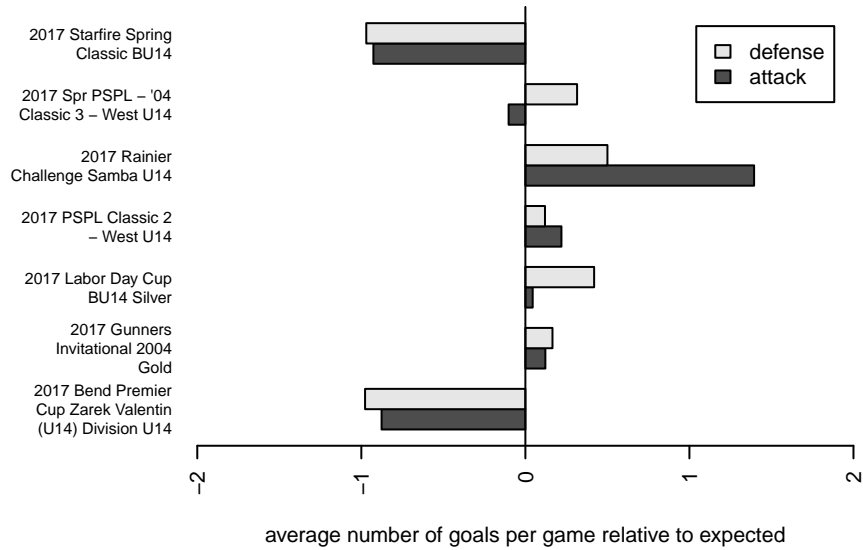

## LWPFC White Sharks B04

Lake WA Premier FC  
 Redmond, WA  
 B04 total strength=942  
 attack=2.07 defense=1.3  
 fall league = PSPL Classic 2 – West U14  
 spr league = Spr PSPL – '04 Classic 3 – West U14

alt names used:  
 LAKE WASHINGTON PREMIER FC LWPFC W  
 LAKE WASHINGTON PREMIER FC LWPFC W  
 LWPFC B04 Sharks  
 LWPFC B04 Sharks  
 LWPFC B04 Sharks  
 LWPFC White Sharks B04

Venues played:  
 2017 Starfire Spring Classic BU14  
 2017 Rainier Challenge Samba U14  
 2017 Gunners Invitational 2004 Gold  
 2017 Bend Premier Cup Zarek Valentin (U14) [  
 2017 Labor Day Cup BU14 Silver  
 2017 PSPL Classic 2 – West U14  
 2017 Spr PSPL – '04 Classic 3 – West U14

**attack and defense variance (black dot)  
relative to other teams  
and top 10 in region**

**attack and defense rating  
relative to others at age  
and all opponents in last 13 months**

**Performance relative to 13 month average**