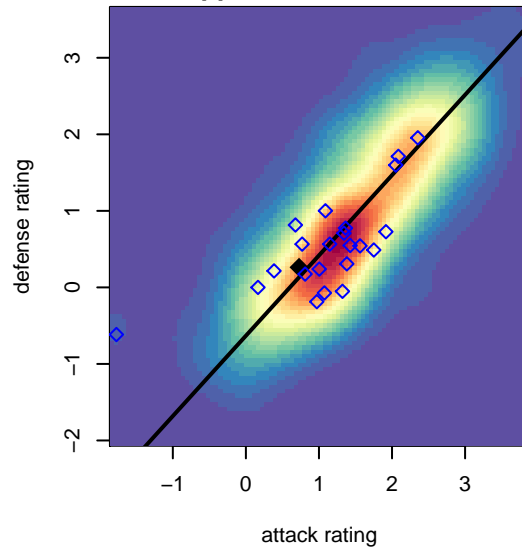

## LWPFC White Sharks B04

Lake WA Premier FC  
 Redmond, WA  
 B04 total strength=942  
 attack=2.07 defense=1.3  
 fall league = PSPL Classic 2 – West U14  
 spr league = Spr PSPL – '04 Classic 3 – West U14

alt names used:  
 LAKE WASHINGTON PREMIER FC LWPFC W  
 LAKE WASHINGTON PREMIER FC LWPFC W  
 LWPFC B04 Sharks  
 LWPFC B04 Sharks  
 LWPFC B04 Sharks  
 LWPFC White Sharks B04

Venues played:  
 2017 Starfire Spring Classic BU14  
 2017 Rainier Challenge Samba U14  
 2017 Gunners Invitational 2004 Gold  
 2017 Bend Premier Cup Zarek Valentin (U14) [  
 2017 Labor Day Cup BU14 Silver  
 2017 PSPL Classic 2 – West U14  
 2017 Spr PSPL – '04 Classic 3 – West U14

**attack and defense variance (black dot)  
relative to other teams  
and top 10 in region**

**attack and defense rating  
relative to others at age  
and all opponents in last 13 months**

**Performance relative to 13 month average**